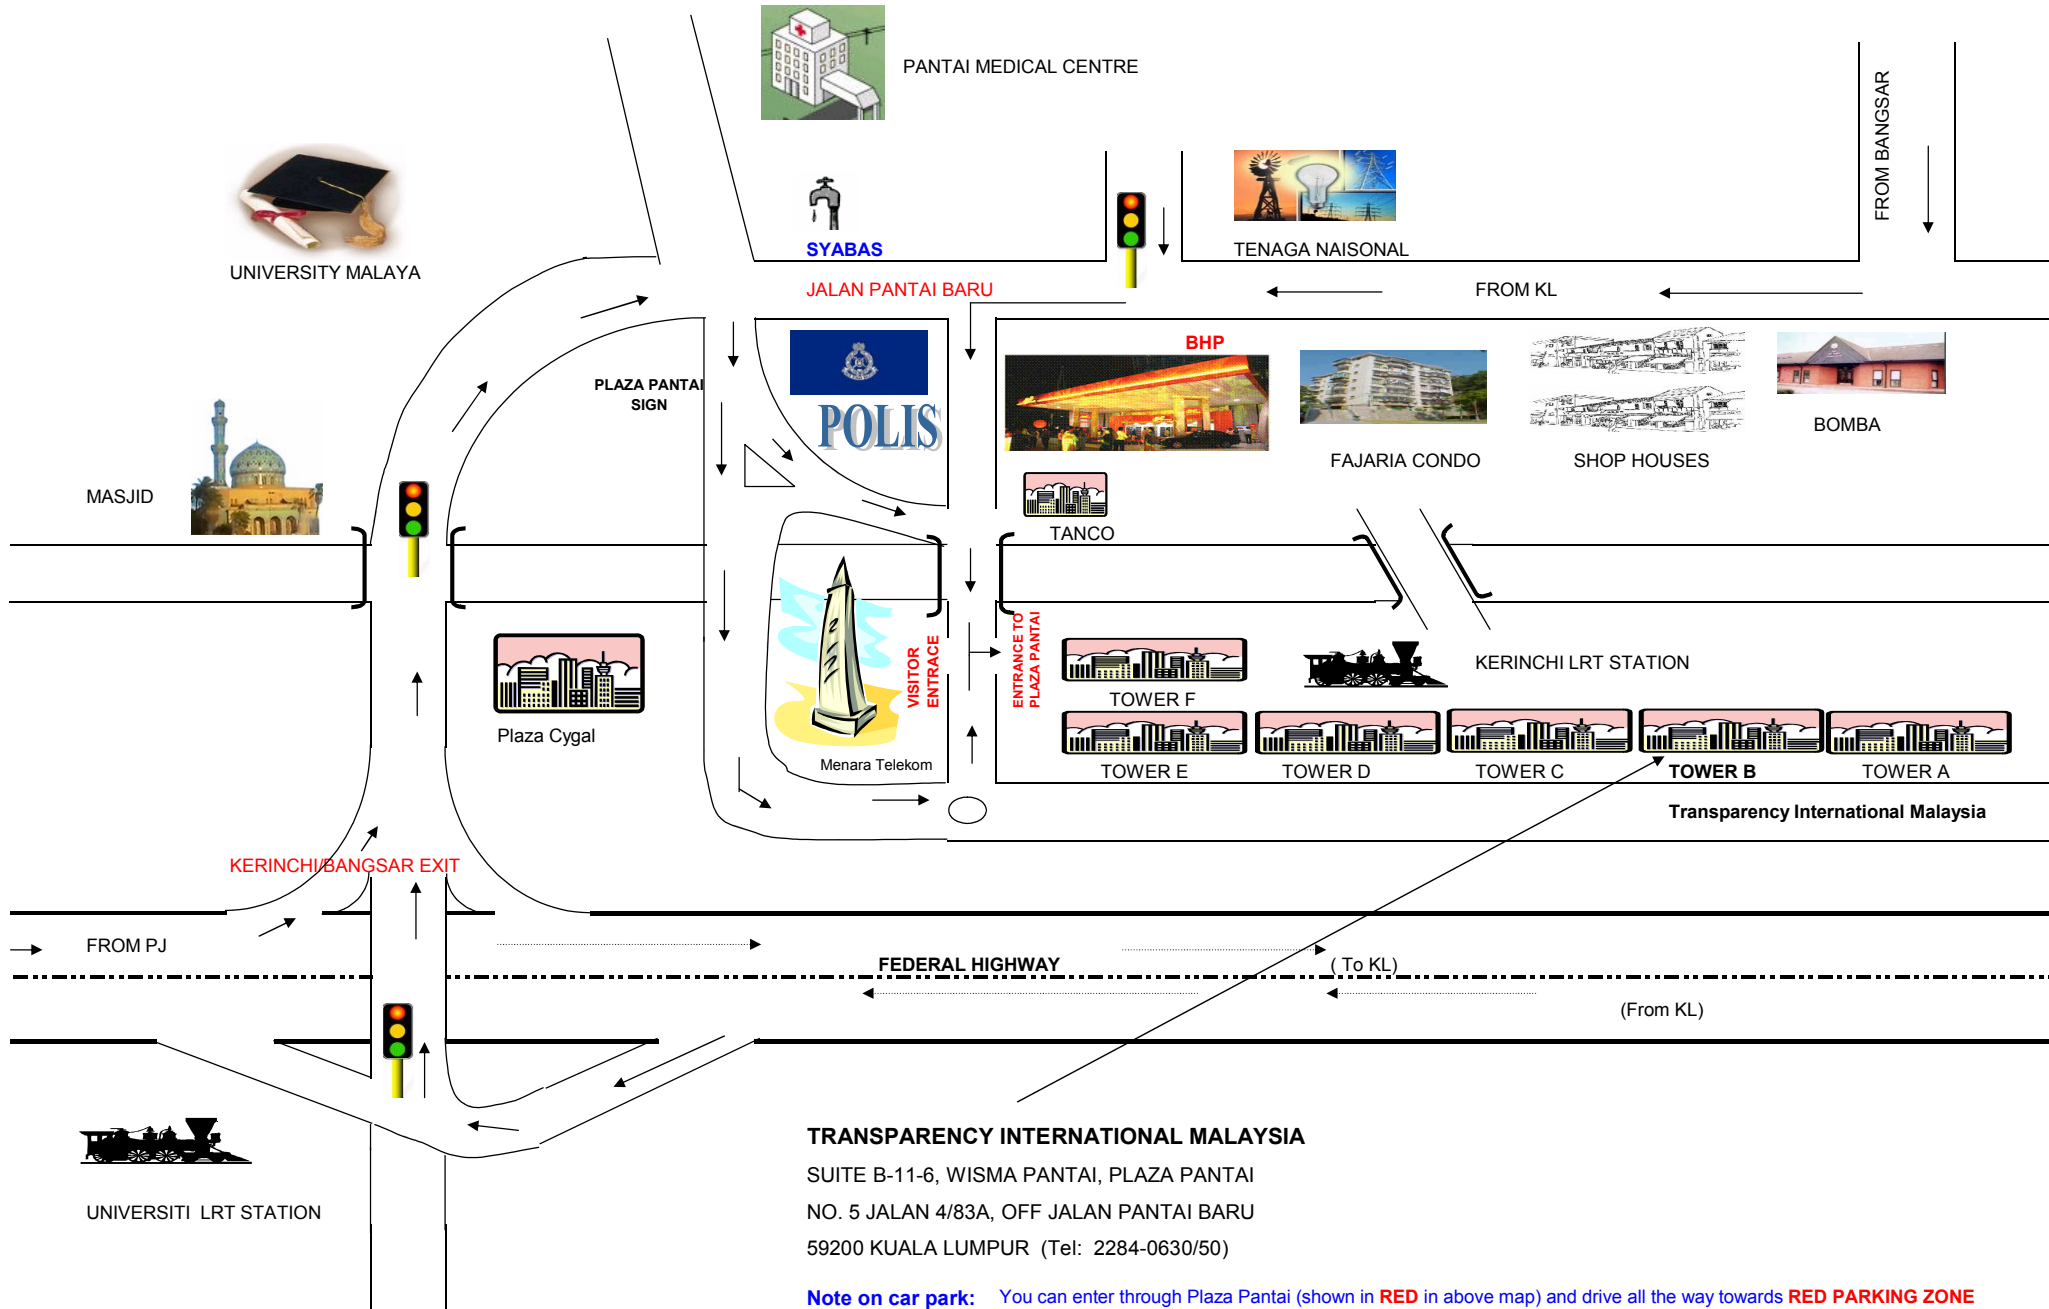

# DIRECTION MAP

**Note on car park:** You can enter through Plaza Pantai (shown in RED in above map) and drive all the way towards **RED PARKING ZONE** where you can find LIFT going straight up to the 11th floor  
The LIFT IN THE RED PARKING ZONE belongs to Wisma Pantai. Basement 1-Fully Reserved  
Basement 2- About 80% Reserved  
Basement 3- Mainly for VISITORS (RM 5/entry)